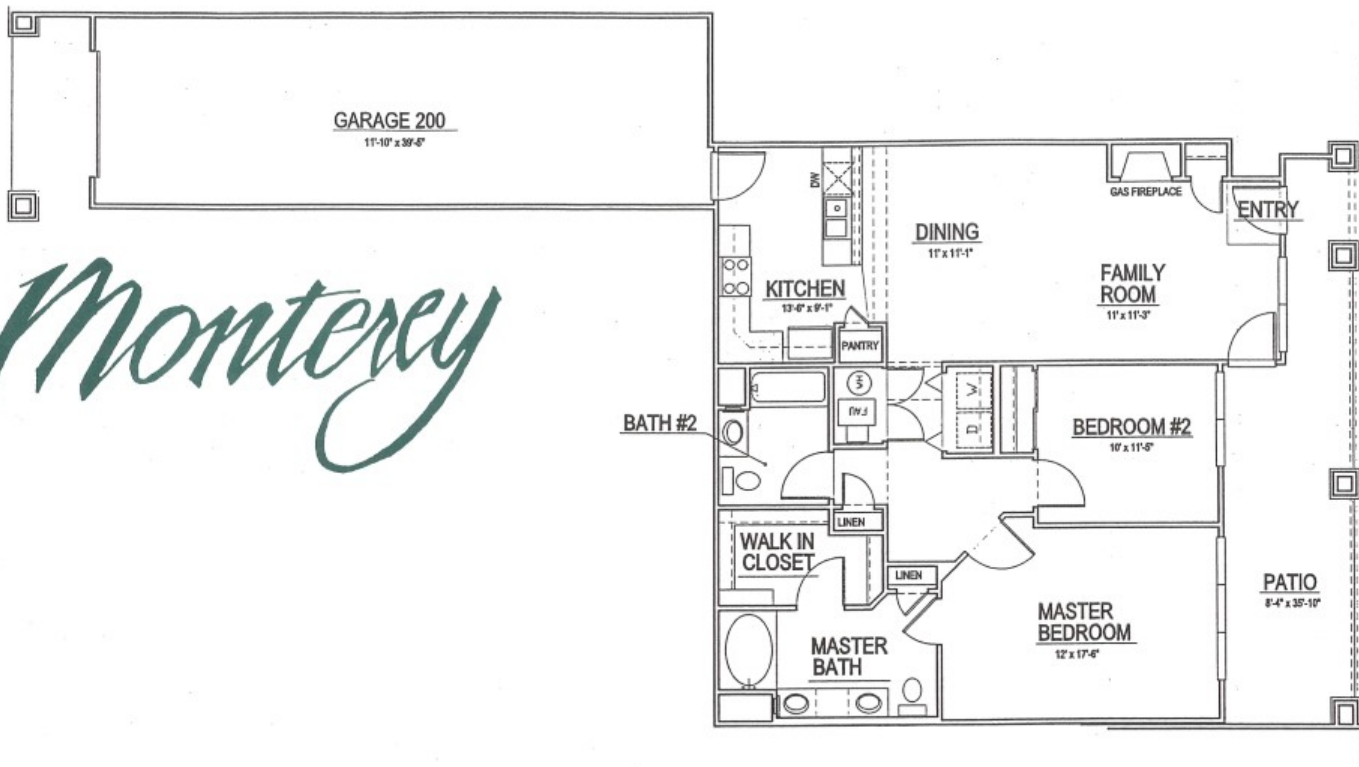

Monterey

200 PLAN
1/4" = 1'-0"
(1,244 SQ.FT.)