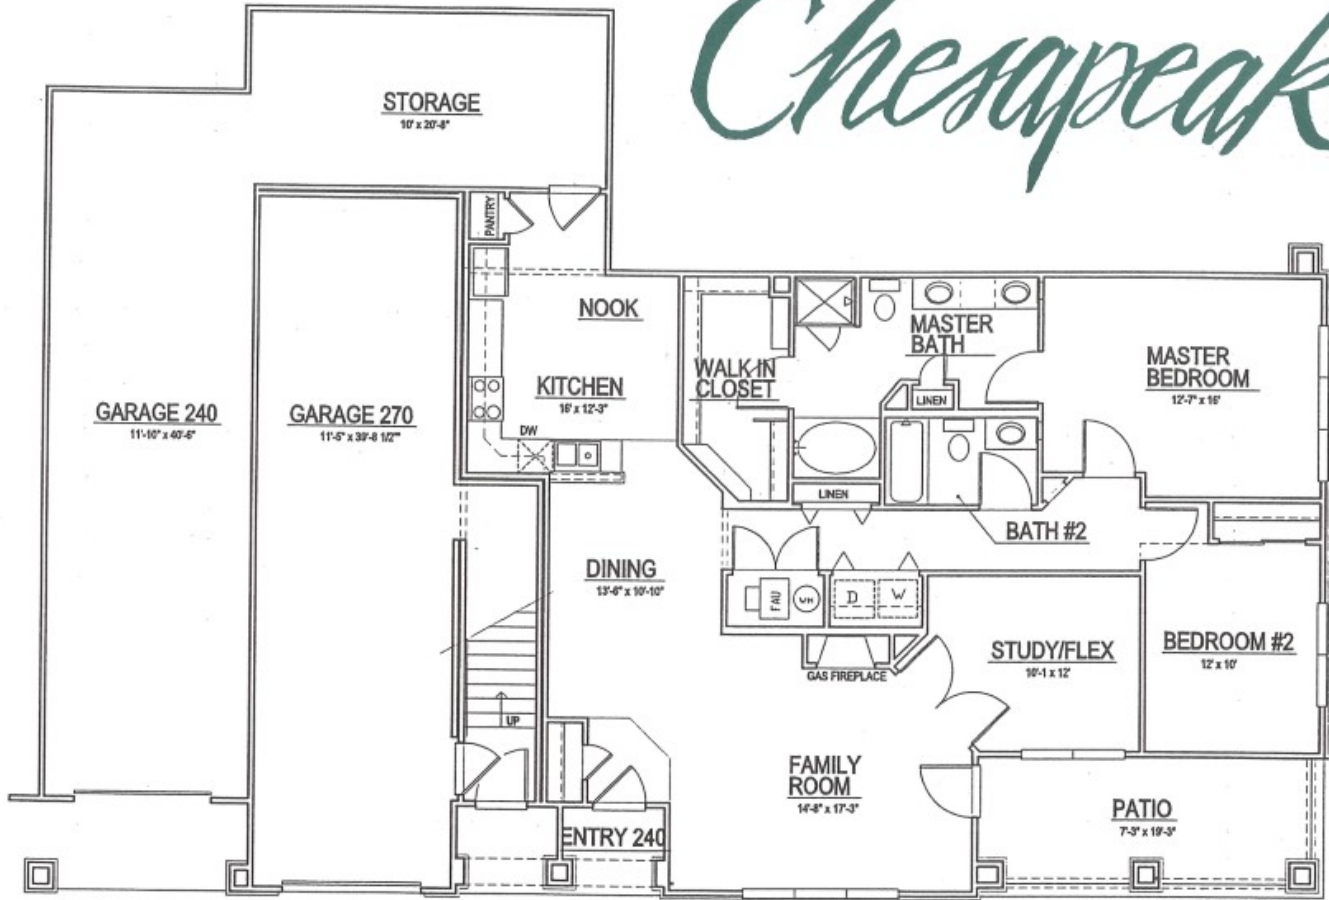

Chesapeake

240 PLAN
1/4" = 1'-0"
(1,526 SQ.FT.)

Floor plans and renderings are artist's conceptions that may vary from actual homes. Room dimensions are approximate. Metropolitan Homes reserves the right to alter specifications, design or price without notice or obligation.