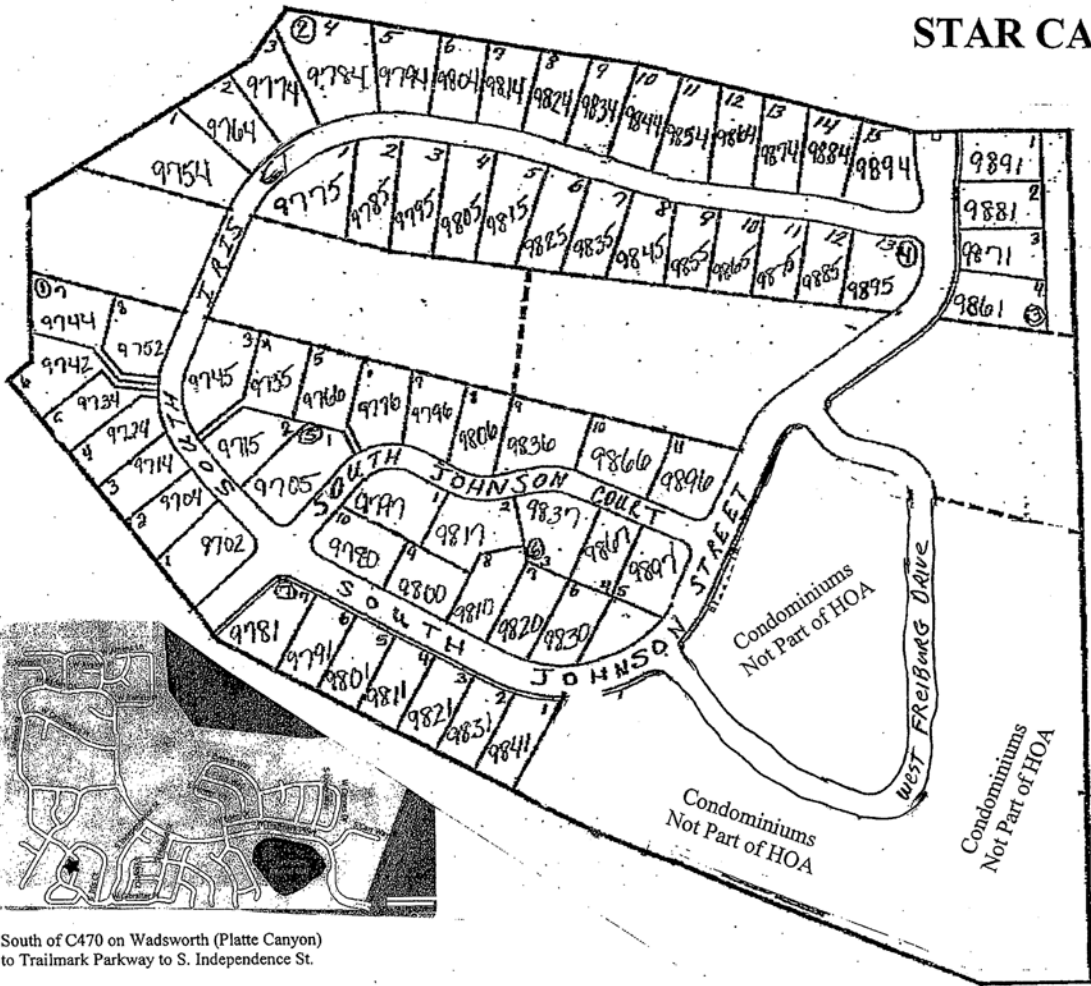

STAR CANYON

South of C470 on Wadsworth (Platte Canyon)
to Trailmark Parkway to S. Independence St.