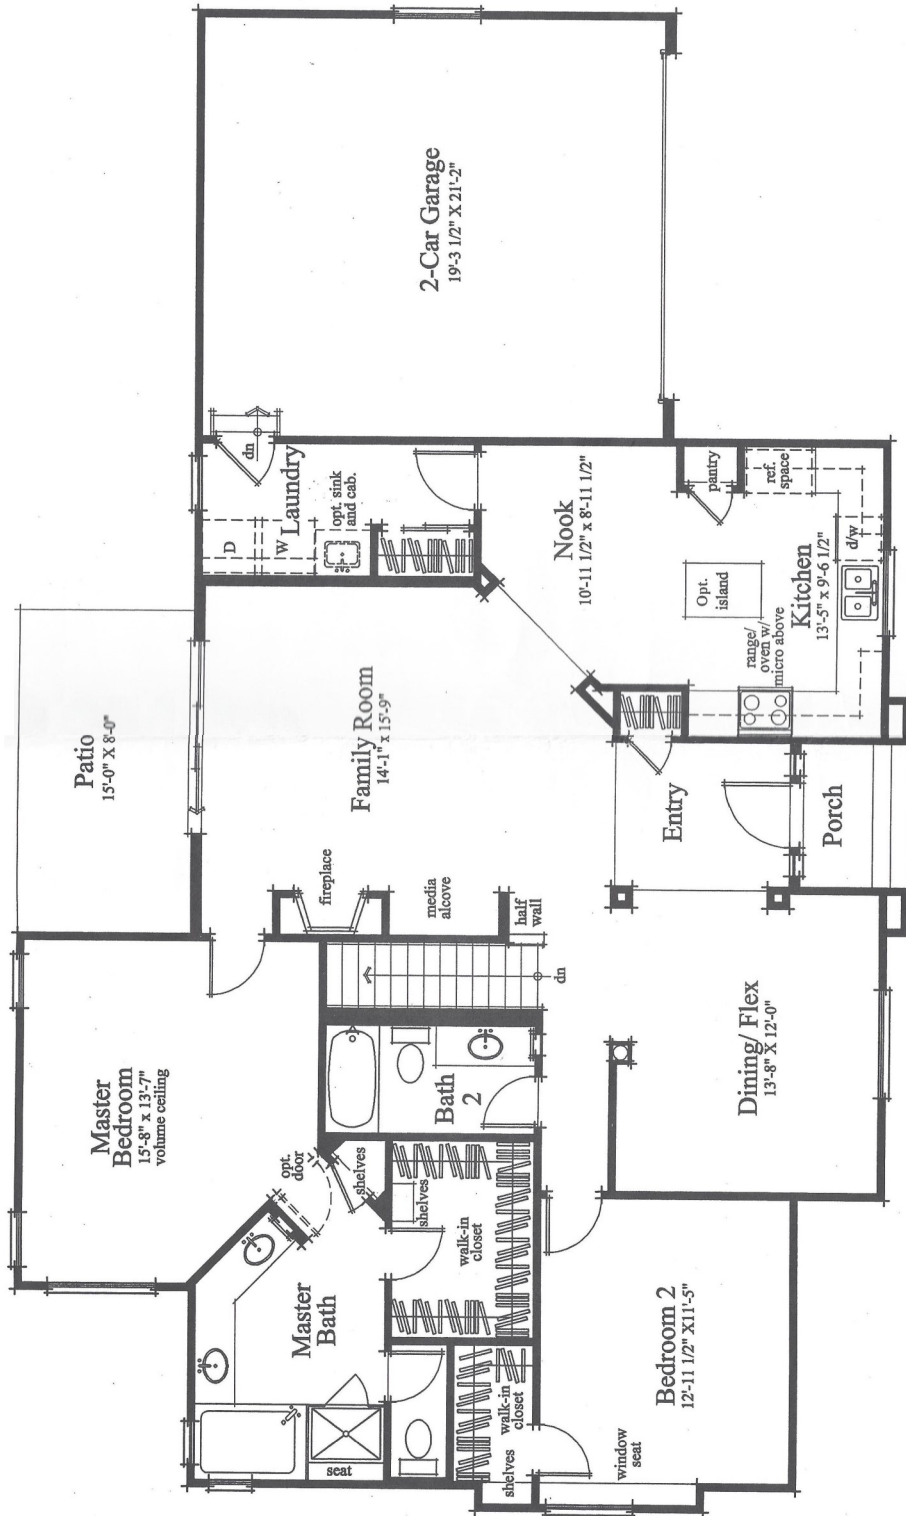

Elevation "A"
Plan 500

Blue Moon

Plan 500
Ranch Home
 1566 Sq. Ft.

Floor plans and renderings are artist's conceptions that may vary from actual homes. Room dimensions are approximate. Metropolitan Homes reserves the right to alter specifications, design, price, without notice or obligation.