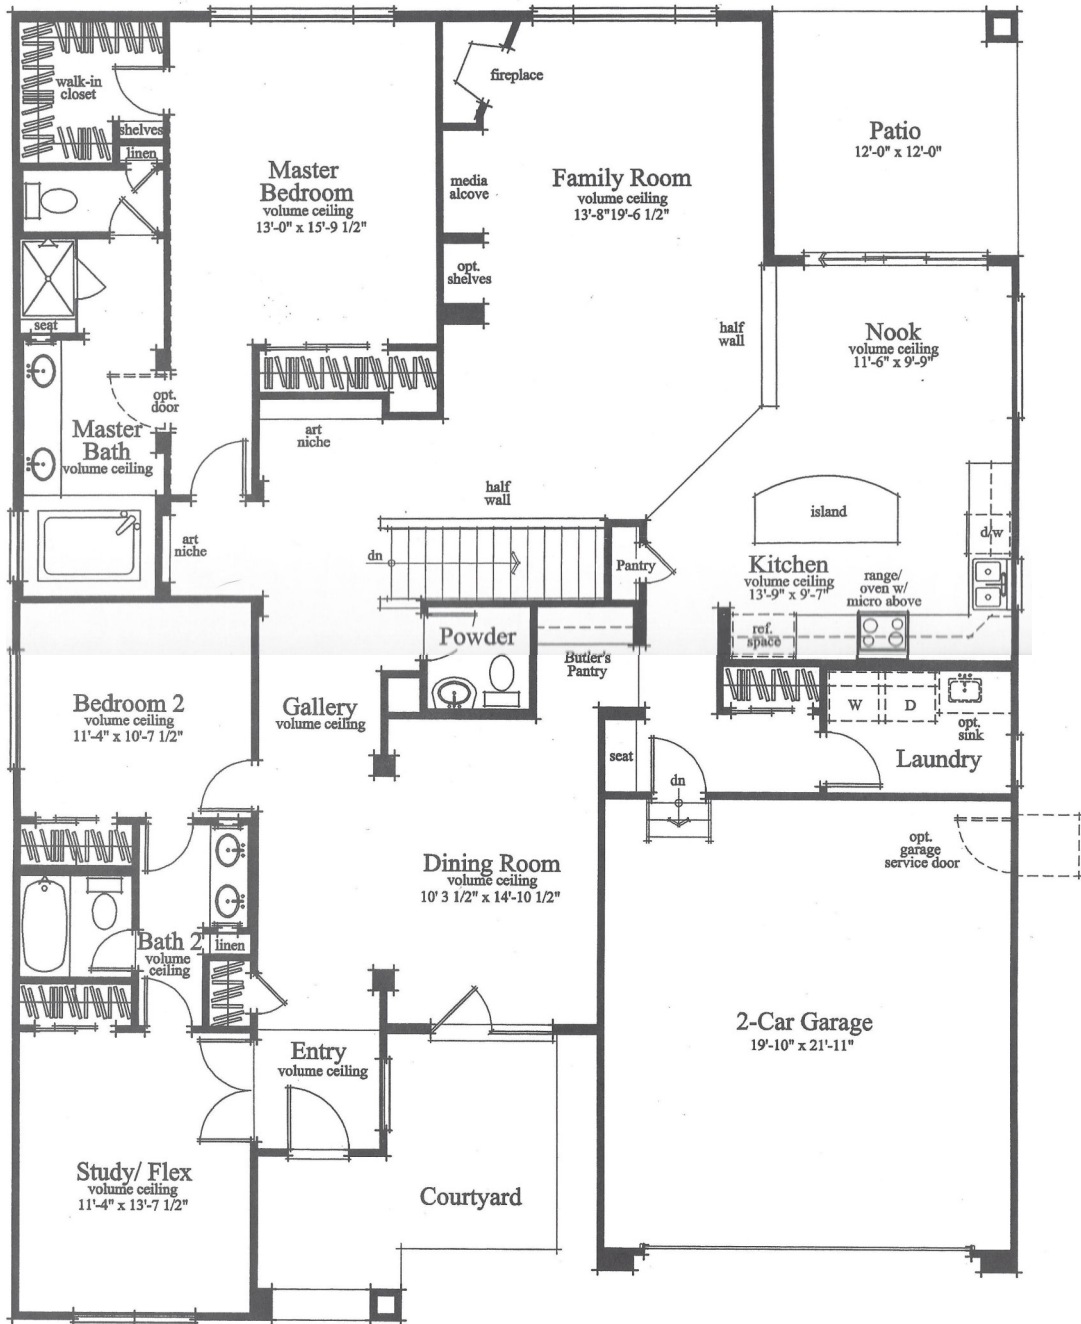

940

Fillmore

Plan 940
Ranch Home
2264 Sq. Ft.

Floor plans and renderings are artist's conceptions that may vary from actual homes. Room dimensions are approximate. Metropolitan Homes reserves the right to alter specifications, design, price, without notice or obligation.